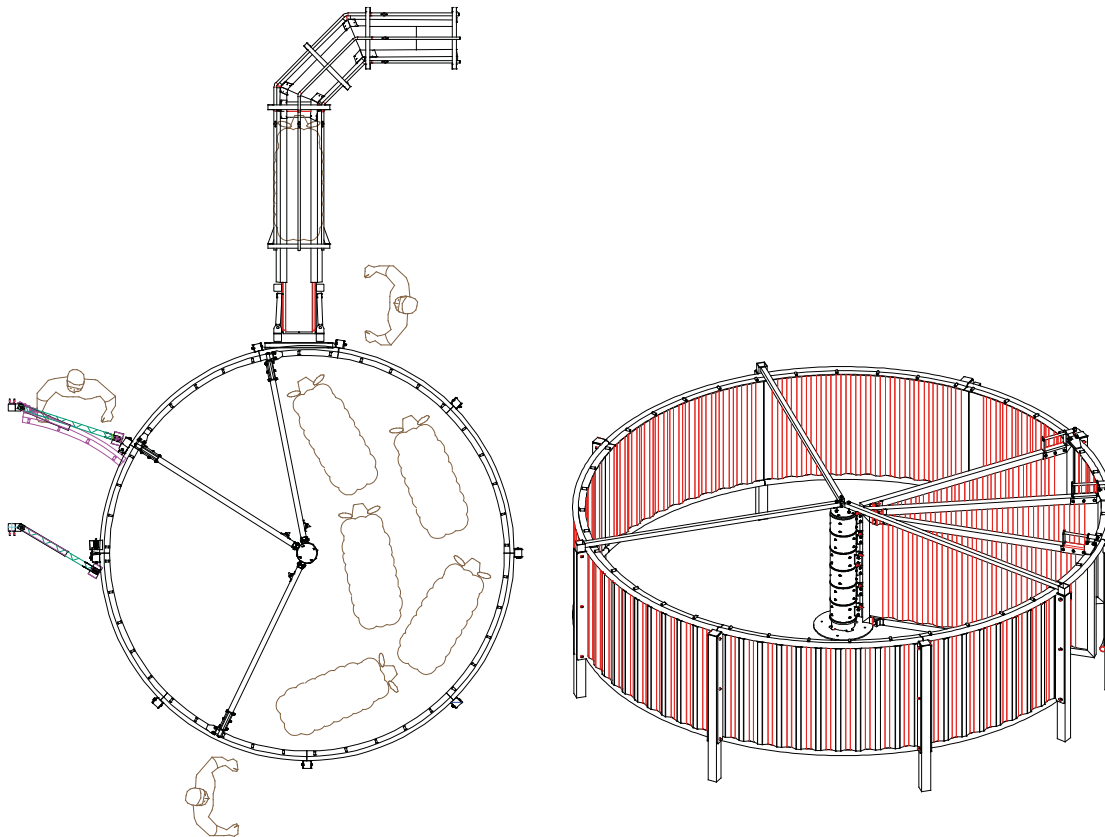

CROWD PEN small livestock

Crowd pen Ø 4.50 m (16 m²) is equipped with 3 manual revolving gates.
The small livestock crowd pen is designed to facilitate the entry of animals in the anaesthesia area.

Welded Construction - Steel Quality S235 - Hot Galvanized Finish according to EN ISO 1461 2009