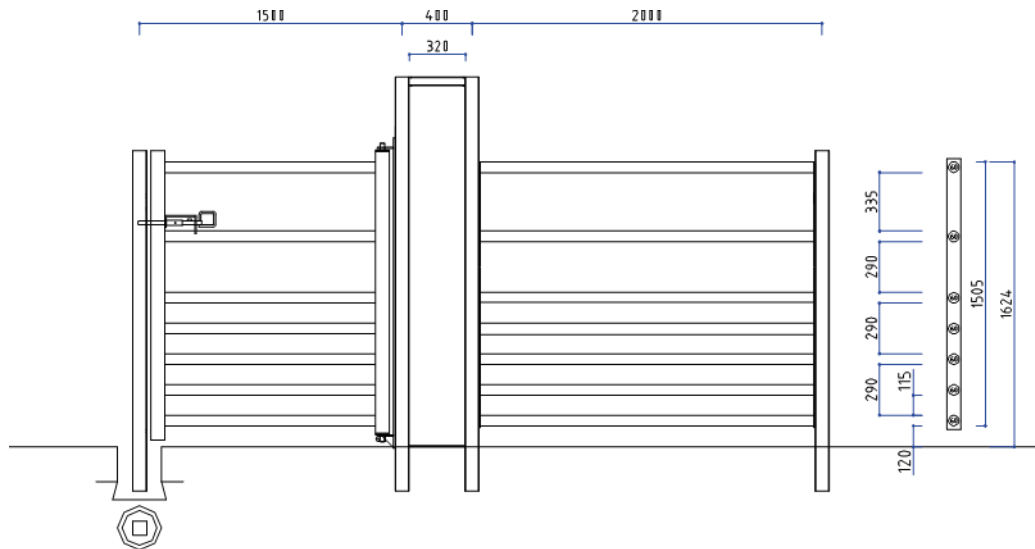

Ø49 & Ø42 7 BARS REINFORCED MIXED RACES AND FENCES

Cattle 7 bars doors and fences are designed to meet the needs for handling fluidity, ease of operation and robustness. The design of the 7 bars mixed pen fulfills animal welfare requirements and offers accommodation for all kinds of animal : cattle; sheep; goats; pigs, equines. Combined with the additional safety equipment and an expert process, the 7 bars fence is required for multi-species livestock auction markets.

Welded Construction - Steel Quality S235 - Hot Galvanized Finish according to EN ISO 1461 2009