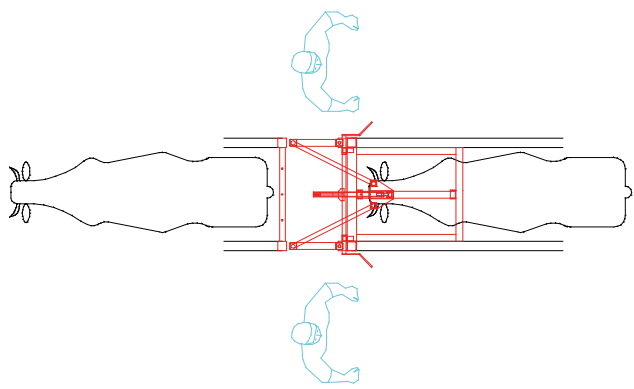

ALLEY CROSSING

The "ALLEY CROSSING" is a safety equipment that allows to cross the cattle transit alleys safely.
A single movement blocks animals path and provides a free personal passage for handling or inspection operations.
OUR « ALLEYS CROSSINGS » ALSO EXIST IN PNEUMATIC VERSION

DOUBLE ALLEYS CROSSING

Welded Construction – Steel Quality S235 – Hot Galvanized Finish according to Standard EN ISO 1461 2009

Non-contractual photos