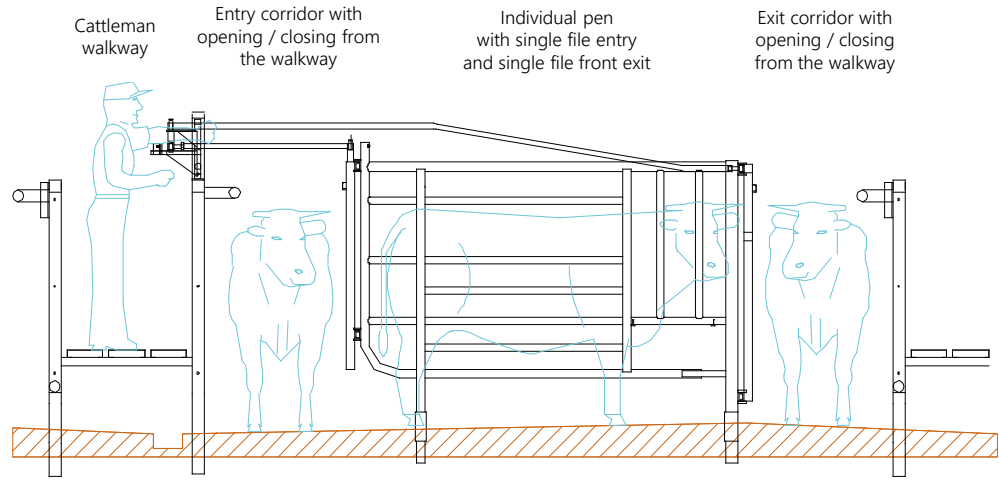

### « ZERO CONTACT » INDIVIDUAL PENS

#### INDIVIDUAL PEN WITH SINGLE FILE ENTRY AND SINGLE FILE FRONT EXIT

This system known as " ZERO CATTLEMAN / CATTLE CONTACT " prevents forced and involuntary contact with animals. Thanks to the faster and more rational handling, the cattle are quieter than in traditional installations. Stress is reduced and high PH meat is less frequent.

Non-contractual photos

Welded Construction - Steel Quality S235 - Hot Galvanized Finish according to EN ISO 1461 2009