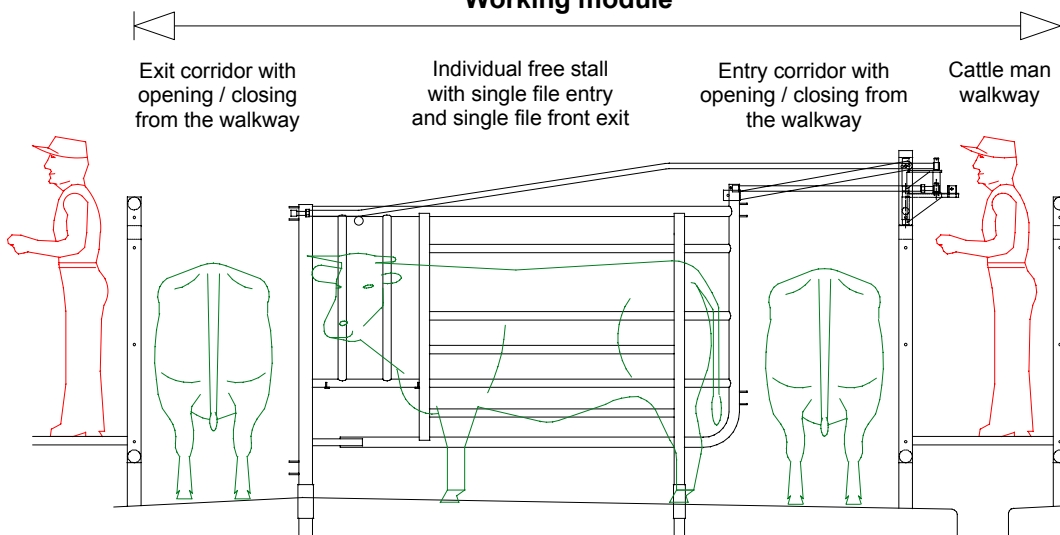

ZERO-CONTACT FREE STALL EQUIPMENT / INSTALLATION

We are offering a new type of installation to improve personnel safety:

SINGLE FILE FRONT EXIT FREE STALLS

This system, known as " ZERO CATTLE MAN / BOVINE CONTACT " prevents forced involuntary contact with the animals. Handling is more rational and faster, and the cattle are calmer than in traditional installations. Stress is reduced and high PH meat is less frequent.

90° STRAIGHT ZERO-CONTACT FREE STALLS

30° HERRINGBONE ZERO-CONTACT FREE STALLS

Cattle man walkway

Door controls

Working module

**SPECIALISED
AGRO-EQUIPEMENT**