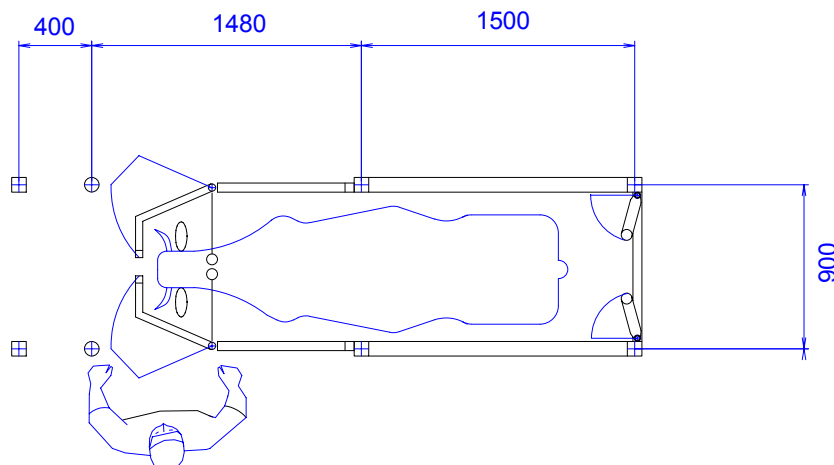

## MANUAL CATTLE CRUSH FOR IDENTIFICATION

Intended for small operations, this manual metal cattle crush is suitable for slow rate cattle identity checking.

SPECIALISED  
AGRO-EQUIPEMENT